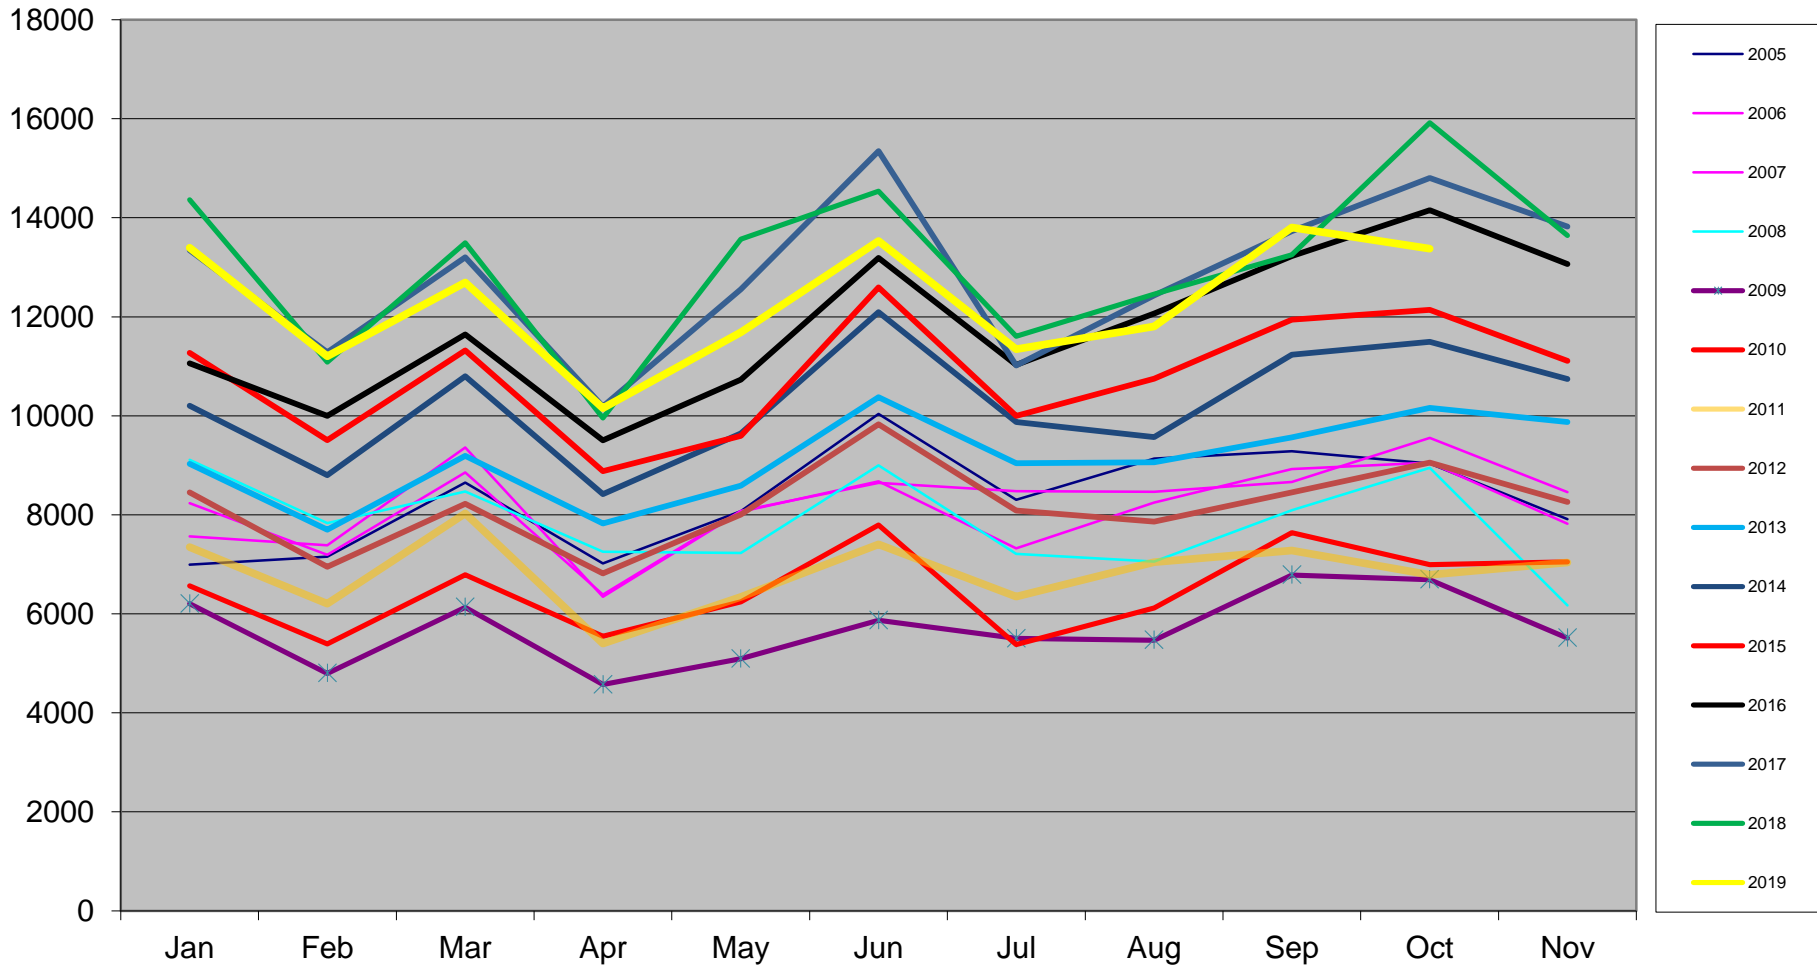

Vehicle registration figures Passenger & LCV