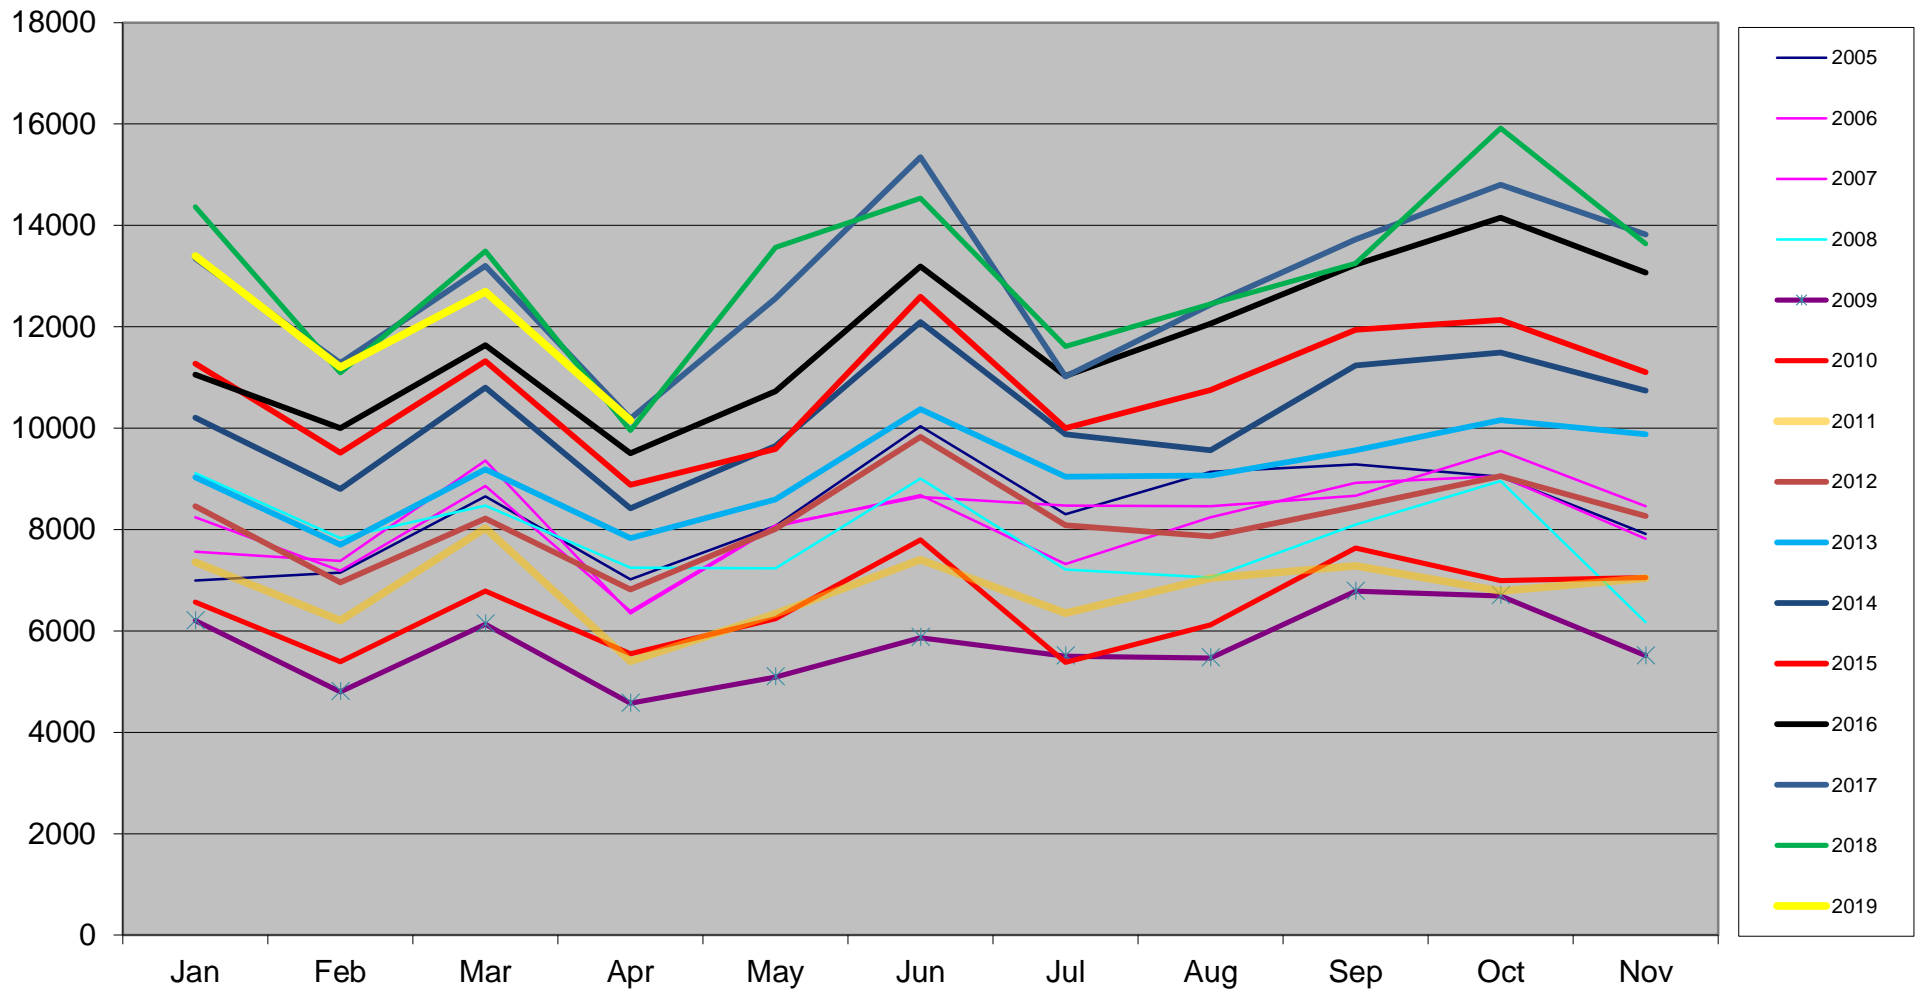

Vehicle registration figures Passenger & LCV