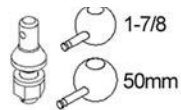

Simply pop the non-removable pin and attach the desired ball size, you will be on your way with the correct size towball everytime! Keeping you, your family and other road users safe from potential accidents or property damage.

Convert-A-Ball 2 Ball Complete Kits

- 02N6 1-7/8" + 50mm - 3/4" Shank (Chrome Steel)
- 02N7 1-7/8" + 50mm - 1" Shank (Chrome Steel)
- 02TY 1-7/8" + 50mm - 3/4" Shank (Stainless Steel)
- 02T1 1-7/8" + 50mm - 1" Shank (Stainless Steel)
- 02TN 1-7/8" + 50mm - 1" Long Shank (Chrome Steel)