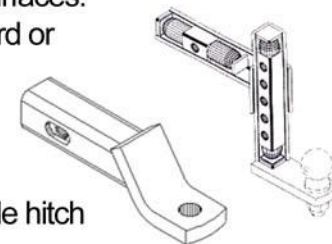

Convert-A-Ball 2 Ball Complete Kits

- 02N6 1-7/8" + 50mm - 3/4" Shank (Chrome Steel)
- 02N7 1-7/8" + 50mm - 1" Shank (Chrome Steel)
- 02TY 1-7/8" + 50mm - 3/4" Shank (Stainless Steel)
- 02T1 1-7/8" + 50mm - 1" Shank (Stainless Steel)
- 02TN 1-7/8" + 50mm - 1" Long Shank (Chrome Steel)

Convert-A-Ball 3 Ball Complete Kits

- 02T3 2-5/16" + 1-7/8" + 50mm - 1" Shank (Chrome Steel)
- 02T8 2-5/16" + 1-7/8" + 50mm - 1" Shank (Stainless Steel)

Convert-A-Ball Accessories

- 02T4 1-7/8" ball only - chrome plated steel
- 02T5 1-7/8" ball only - stainless steel
- 02TD 1" shank only - Chrome
- 02TH 1" shank only in stainless steel
- 02TC 3/4" shank only - Chrome
- 02T6 50mm ball only chrome plated steel
- 02T7 50mm ball only stainless steel
- 02TG Ball carrier - PLASTIC - carries 3 balls
- 02TE Ball carrier - STEEL - carries 3 balls
- 02TU Rubber shank cover - BLACK

Convert-A-Ball Specialty Products

Pintle Hooks

Body mount, bolt on pintle hitch, with 1" shank 3 ball stainless steel set. Rated 11360kg gross weight,

Titan hitch receiver pintle hitch, with 1" shank 3 ball stainless steel set. Rated 11360kg gross weight,

- 02R1 Bolt-On Pintle Hitch
- 02R2 Titan Hitch Pintle Hitch

Cushioned Hitch

The cushioned hitch will reduce the slams and bangs associated with trailer towing during starting, stopping and towing over rough surfaces. Available in either standard or height adjustable.