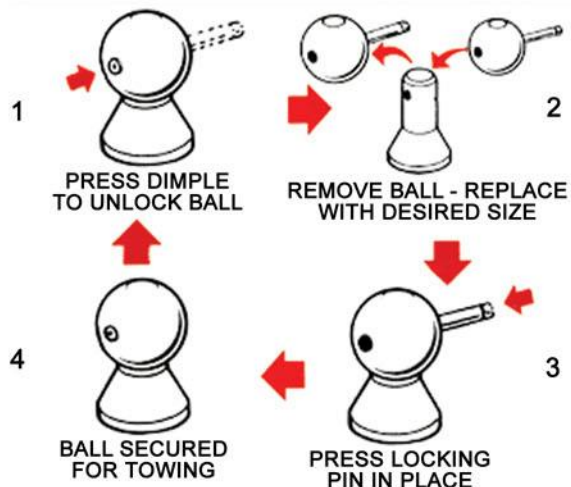

NISSAN

Dealer Support Programme

How Convert-A-Ball works?

Why Convert-A-Ball works?

Convert-A-Ball the safe, quick and convenient product designed to allow the change of towball size in a matter of seconds! Eliminates the need to carry large expensive tools to change that old rusty towball. You will never be stuck with the wrong balls again.

Simply pop the non-removable pin and attach the desired ball size, you will be on your way with the correct size towball everytime! Keeping you, your family and other road users safe from potential accidents or property damage.

Convert-A-Ball 2 Ball Complete Kits

- 02N6 1-7/8" + 50mm - 3/4" Shank (Chrome Steel)
- 02N7 1-7/8" + 50mm - 1" Shank (Chrome Steel)
- 02TY 1-7/8" + 50mm - 3/4" Shank (Stainless Steel)
- 02T1 1-7/8" + 50mm - 1" Shank (Stainless Steel)
- 02TN 1-7/8" + 50mm - 1" Long Shank (Chrome Steel)