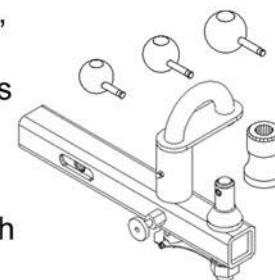

Convert-A-Ball 2 Ball Complete Kits

- 02N6 1-7/8" + 50mm - 3/4" Shank (Chrome Steel)
- 02N7 1-7/8" + 50mm - 1" Shank (Chrome Steel)
- 02TY 1-7/8" + 50mm - 3/4" Shank (Stainless Steel)
- 02T1 1-7/8" + 50mm - 1" Shank (Stainless Steel)
- 02TN 1-7/8" + 50mm - 1" Long Shank (Chrome Steel)

Convert-A-Ball 3 Ball Complete Kits

- 02T3 2-5/16" + 1-7/8" + 50mm - 1" Shank (Chrome Steel)
- 02T8 2-5/16" + 1-7/8" + 50mm - 1" Shank (Stainless Steel)

Convert-A-Ball Accessories

- 02T4 1-7/8" ball only - chrome plated steel
- 02T5 1-7/8" ball only - stainless steel
- 02TD 1" shank only - Chrome
- 02TH 1" shank only in stainless steel
- 02TC 3/4" shank only - Chrome
- 02T6 50mm ball only chrome plated steel
- 02T7 50mm ball only stainless steel
- 02TG Ball carrier - PLASTIC - carries 3 balls
- 02TE Ball carrier - STEEL - carries 3 balls
- 02TU Rubber shank cover - BLACK

Convert-A-Ball Specialty Products

Pintle Hooks

Body mount, bolt on pintle hitch, with 1" shank 3 ball stainless steel set. Rated 11360kg gross weight,

Titan hitch receiver pintle hitch, with 1" shank 3 ball stainless steel set. Rated 11360kg gross weight,