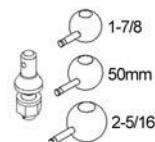

Convert-A-Ball 3 Ball Complete Kits

- 02T3 2-5/16" + 1-7/8" + 50mm - 1" Shank (Chrome Steel)
- 02T8 2-5/16" + 1-7/8" + 50mm - 1" Shank (Stainless Steel)

Convert-A-Ball Accessories

- 02T4 1-7/8" ball only - chrome plated steel
- 02T5 1-7/8" ball only - stainless steel
- 02TD 1" shank only - Chrome
- 02TH 1" shank only in stainless steel
- 02TC 3/4" shank only - Chrome
- 02T6 50mm ball only chrome plated steel
- 02T7 50mm ball only stainless steel
- 02TG Ball carrier - PLASTIC - carries 3 balls
- 02TE Ball carrier - STEEL - carries 3 balls
- 02TU Rubber shank cover - BLACK